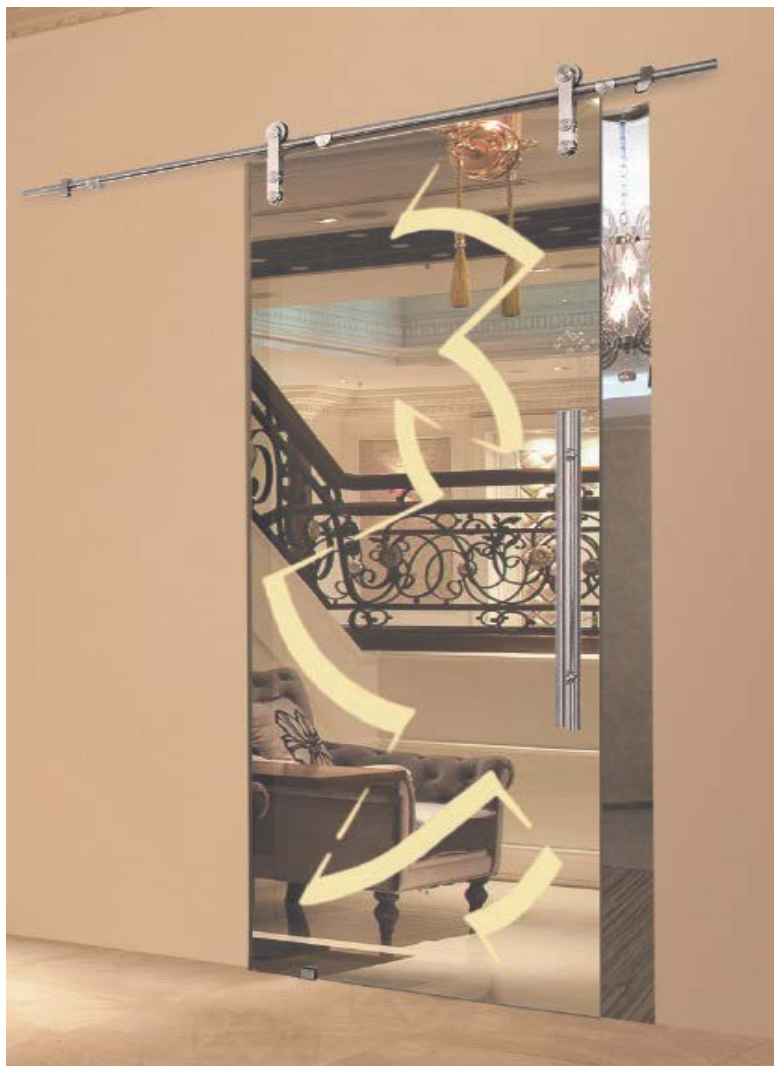

Sliding System

Reference C520

Opening (LxH) 800 x 2100 mm

Handle Glossy steel

Collection | Soggetti

Series Serie Classici

Model Riflessi

Working technique Mirror & Color

Color Worked opposite side

Finish Champagne

Glass Glossy opaque Extra-clear 10 mm

Sliding-Left overlap closing

Opening-Partial